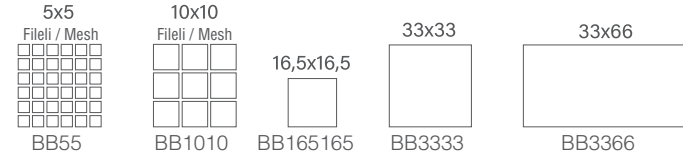

NATURAL SERIES

BB3366

33x66 cm

Blue Bead

Mavi inci... Blue pearl...

Hayatımıza uyum, dinginlik ve rahatlama getiren mavi rengin enerjisi, Blue Bead ile havuzlara taşıyor. Gökyüzünün ve sonsuzluğun rengi mavinin en güzel tonlarını barındıran bu ürünler, havuza giren kişide sakinlik ve rahatlama duygusu yaratıyor. Modern çizgileri ve mavi ışığıyla havuzlara göz alıcı bir dokunuş katan Blue Bead, maviden açık maviye doğru daha fazla özgür hissettiriyor. Suyun rahatlatıcı gücünü havuzlarınızda hissedeceğiniz Blue Bead ürünlerle, şeffaf mavi suların huzuruyla sakinlik dört bir yanınızı sarıyor.

The energy of the color blue, which brings harmony, serenity and relaxation to our lives, is carried to the pools with Blue Bead. These tiles, which contain the most beautiful tones of blue, the color of the sky and infinity, create a sense of calm and relaxation for the person entering the pool. Adding an eye-catching touch to pools with its modern lines and blue glow, Blue Bead makes you feel more free from blue to light blue. With Blue Bead tiles, where you will feel the relaxing power of water in your pools, calmness surrounds you with the peace of transparent blue waters.

*Seri 9 faceden oluşmaktadır. Seriyi bozmadan tüm facelerin rastgele döşenmesi tavsiye olunur. Face seçimi yapılırsa %20 fiyat farkı eklenir. * The series consists of 9 faces. We recommend laying all the faces randomly without disturbing the series. 20% price difference is added in face selections.