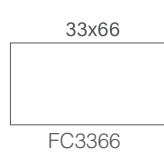

NATURAL SERIES

FC3366

33x66 cm

*Seri 9 faceden oluşmaktadır. Seriyi bozmadan tüm facelerin rastgele döşenmesi tavsiye olunur. Face seçimi yapılırsa %20 fiyat farkı eklenir.
* The series consists of 9 faces. We recommend laying all the faces randomly without disturbing the series. 20% price difference is added in face selections.

Fantastic Cobalt

Okyanusların özgür ruhu... The free spirit of the oceans...

Koyu, dark cobalt rengiyle güneş ışığını çeken Fantastic Cobalt, böylece suyun daha sıcak kalmasını sağlayarak soğuk iklimler için en ideal tercih oluyor. Havuza giren kişide mutluluk ve huzur hissi uyandıran Fantastic Cobalt, kullanıcıların rahatlamasını ve keyifli vakit geçirmesini sağlıyor. Suda oluşan derin mavi görüntüsüyle heyecan uyandıran ürünler, okyanusların özgür ruhunun yansımalarını taşıyor.

Attracting sunlight with its dark, dark cobalt color, Fantastic Cobalt is the ideal choice for cold climates by keeping the water warmer. Arousing a feeling of happiness and peace in the person entering the pool, Fantastic Cobalt allows users to relax and have a pleasant time. The tiles, which excite with their deep blue appearance in the water, reflect the free spirit of the oceans.