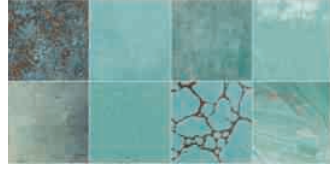

Piazza Turquoise-F02

33x33

PT3333

33x66

PT3366

*Seri 2 faceden oluşmaktadır.
Rastgele döşenmesi tavsiye olunur.
*The series consists of 2 faces.
We recommend laying it randomly.

Piazza Turquoise

Turkuaz mavisi...Turquoise blue...

Dikkati ve konsantrasyonu diri tutan etkisi sayesinde neşe ve canlılık katan turkuaz, toprak tonuyla muhteşem bir uyum sağlayarak Piazza Turquoise ile doğanın gücüne uyarlanıyor. Tazeleyici bir dokunuşla doğa ile sinerji içinde olan Piazza Turquoise, zamansız bir etki yaratan toprak tonlarıyla havuzları inziva alanlarına dönüştürerek şehir hayatının karmaşasını unutturuyor. Havuzlara kattığı ferahlık hissiyle doğanın pozitif gücünü yansıtan ürünler, doğal dokusuyla havuzlara konfor ve şıklık katıyor.

Turquoise, which adds joy and vitality thanks to its effect that keeps attention and concentration alive, is adapted to the power of nature in Piazza Turquoise, providing a magnificent harmony with the earth tone. Being in synergy with nature with a refreshing touch, Piazza Turquoise makes you forget the chaos of city life by transforming pools into retreats with earth tones that create a timeless effect. Reflecting the positive power of nature with the feeling of spaciousness they add to the pools, the products add comfort and elegance to the pools with their natural texture.